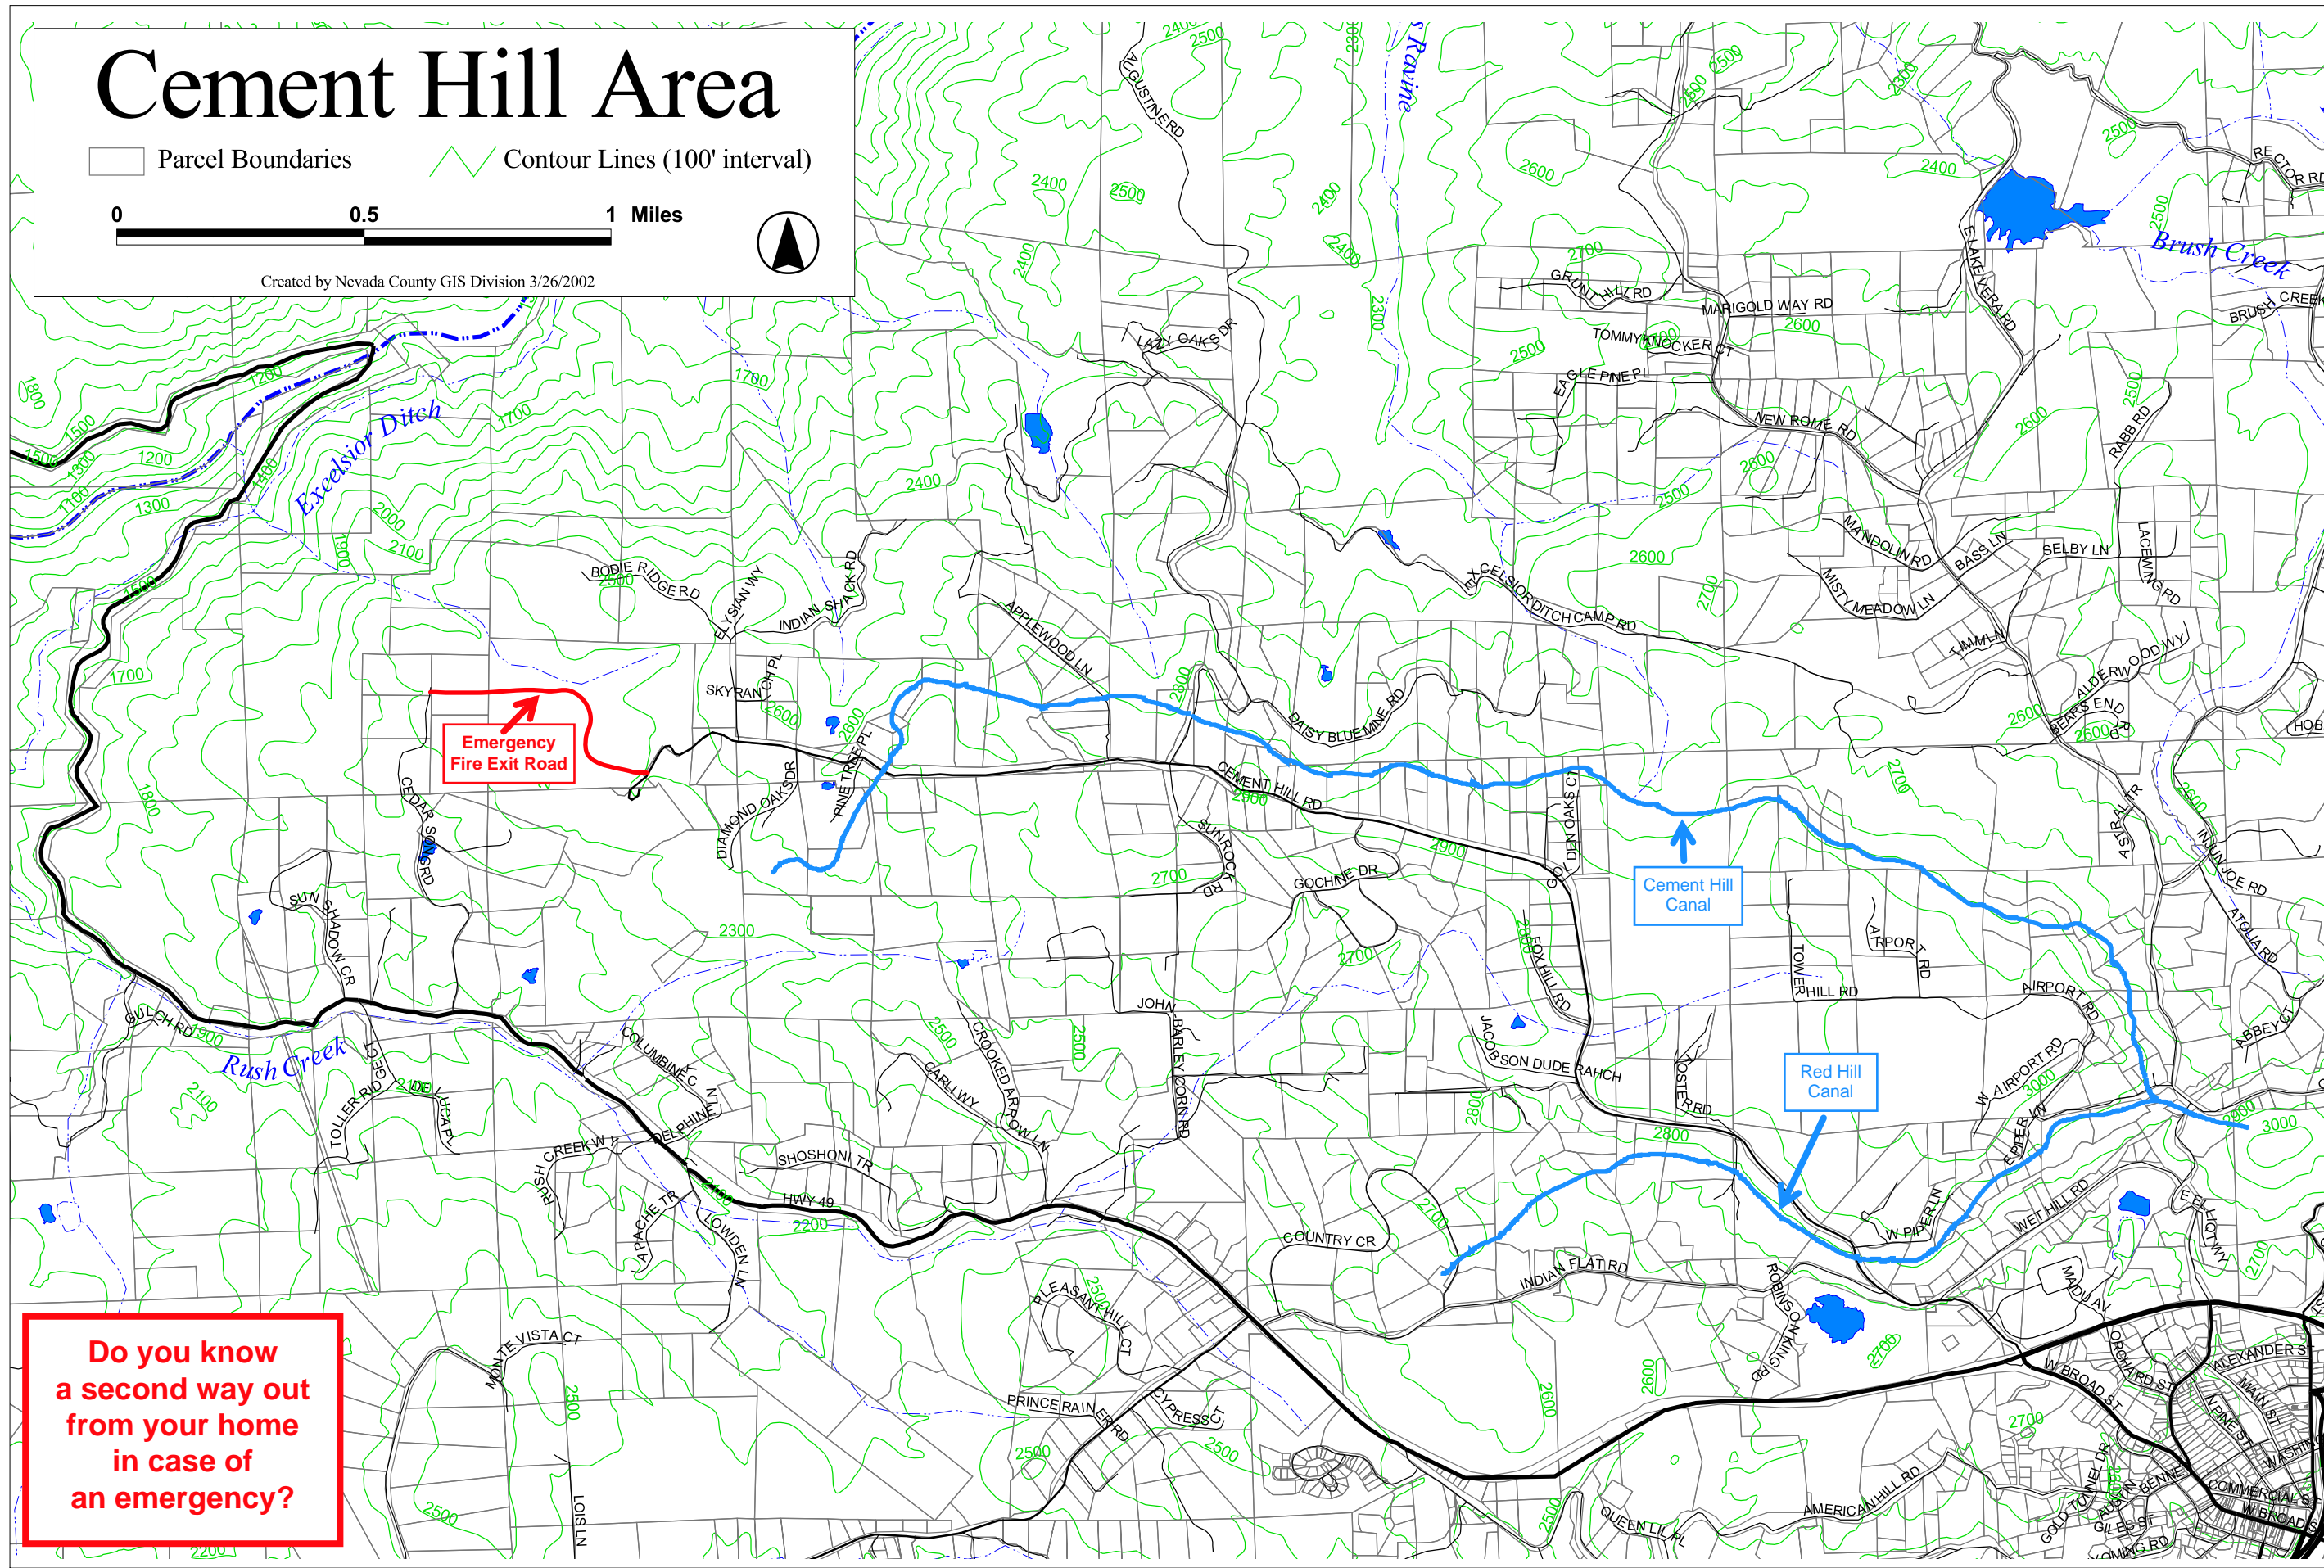

Cement Hill Area

Parcel Boundaries Contour Lines (100' interval)

0 0.5 1 Miles

Created by Nevada County GIS Division 3/26/2002

**Do you know
a second way out
from your home
in case of
an emergency?**